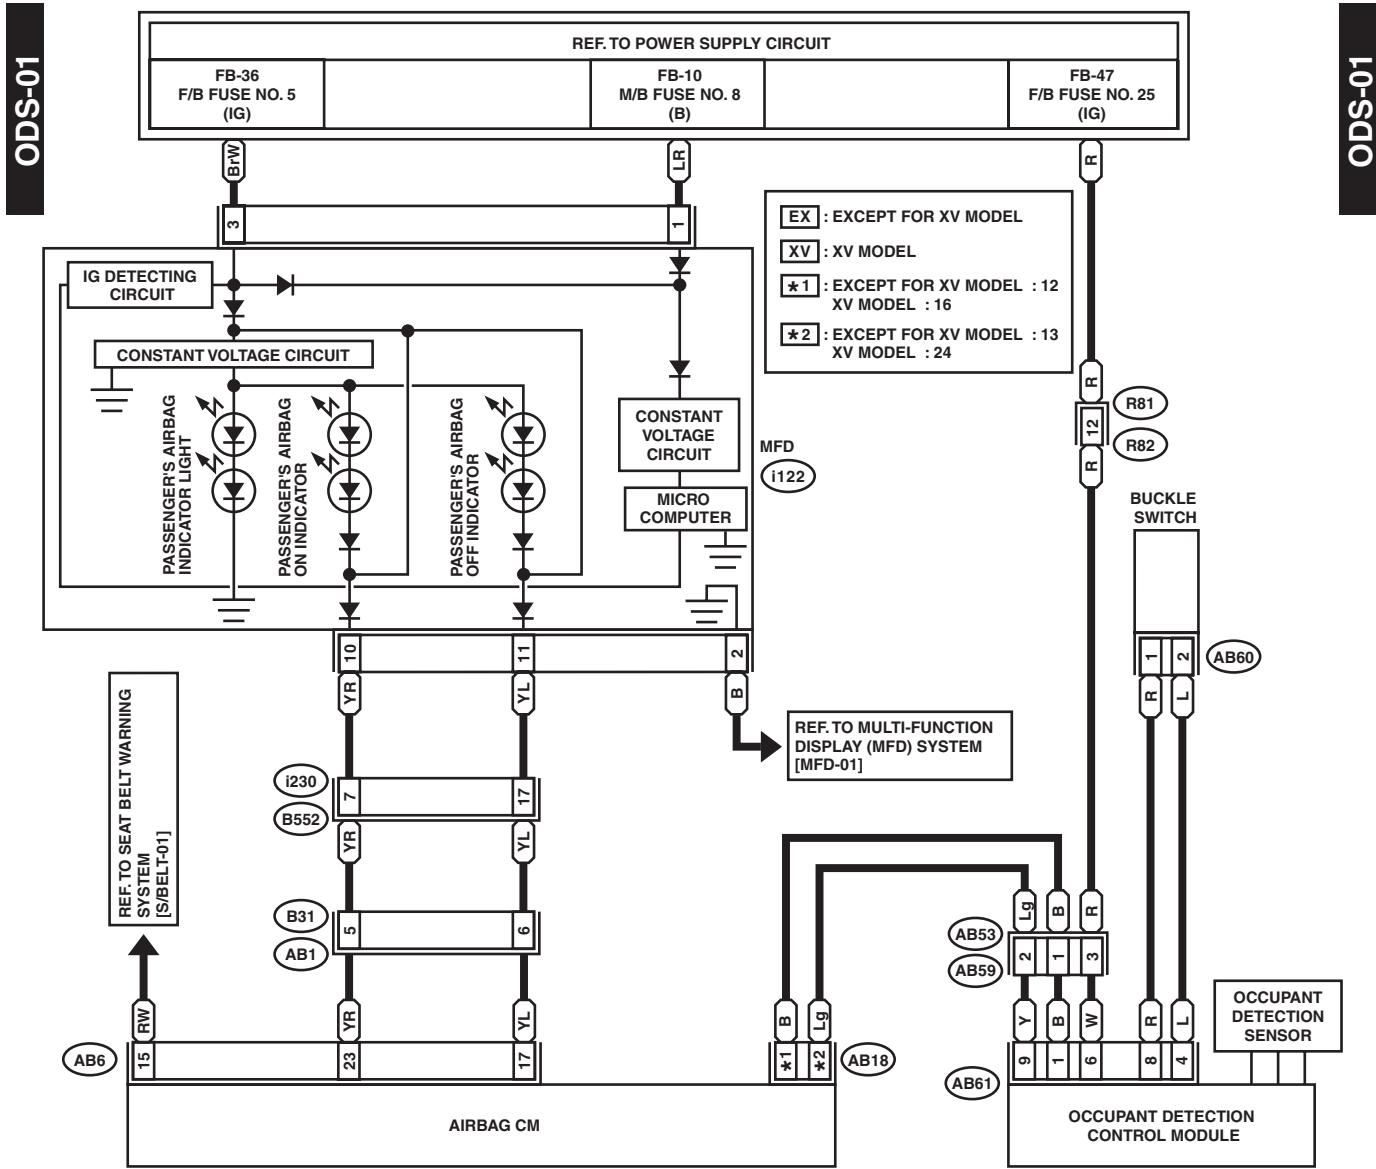

Occupant Detection System

WIRING SYSTEM

32. Occupant Detection System

A: WIRING DIAGRAM

WI-48289