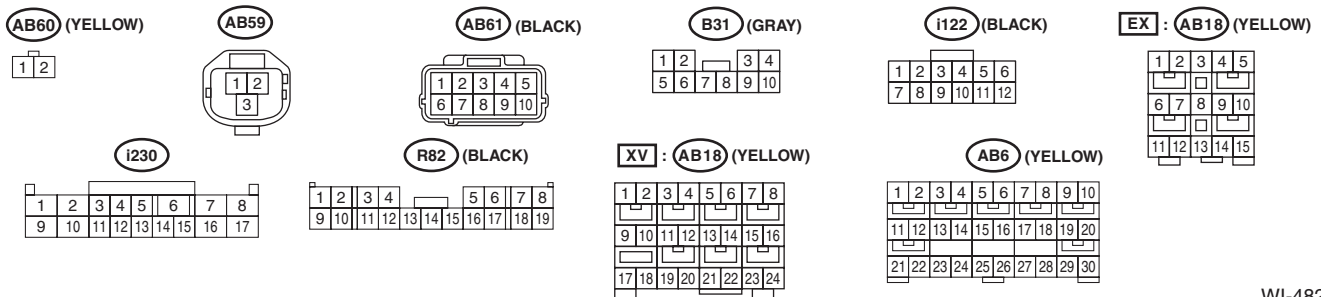

Occupant Detection System

WIRING SYSTEM

32. Occupant Detection System

A: WIRING DIAGRAM

WI-48289